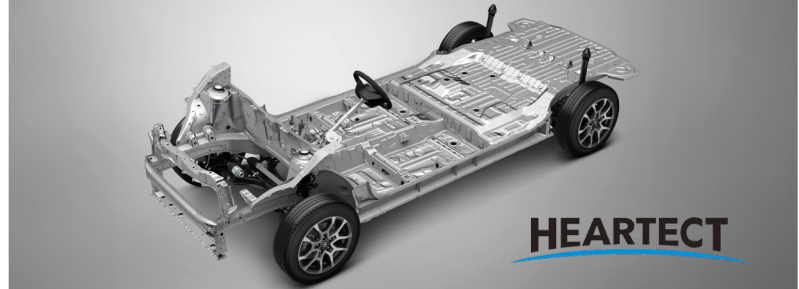

THE NEW
XL7
HYBRID **BLACK UPGRADE**

EXCITING EXTERIOR UPDATES FOR THE NEW XL7 HYBRID

The new XL7 Hybrid Black Upgrade takes its bold design to the next level with stylish updates. The front grille now features a sleek Black Chrome finish, adding a refined, modern edge to the SUV's striking appearance. Additionally, the alloy wheels have been upgraded from silver to black, enhancing the vehicle's rugged yet sophisticated look. These updates make the XL7 Hybrid stand out even more on the road, perfectly blending elegance and toughness.

Bill and coin holder with partition

New Stylish and Sporty Meter Cluster

Fuel efficient K15B engine with Suzuki's Hybrid technology

The Hybrid system recharges the battery with electricity generated by deceleration energy, stops unnecessary power generation during cruising, and reduces engine load during fuel-consuming standing starts and acceleration. It saves fuel while delivering spirited response.

HEARTECT

Turning Radius

5.2 meters

Automatic Lamps

The headlamps automatically come on when the car enters a tunnel.

The headlamps automatically go off when the car exits a tunnel.

● Engine Stop

● Engine Start