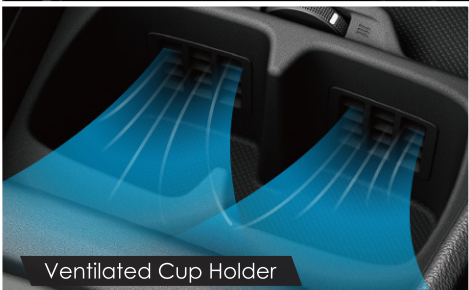

New Black Alloy Wheels

BLACK UPGRADE

New All Black Front Grille

Spacious Cabin

Stylish Dashboard Design

Cruise Control

Keyless Push Start

Ventilated Cup Holder