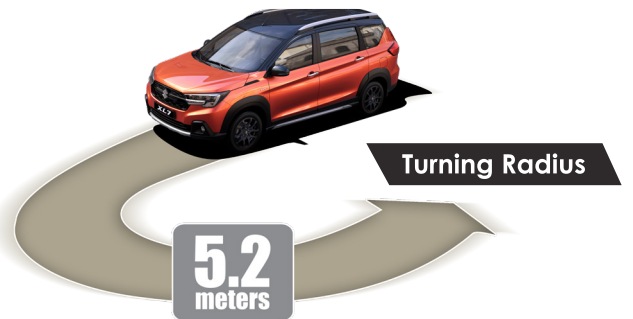

HEARTECT

Turning Radius